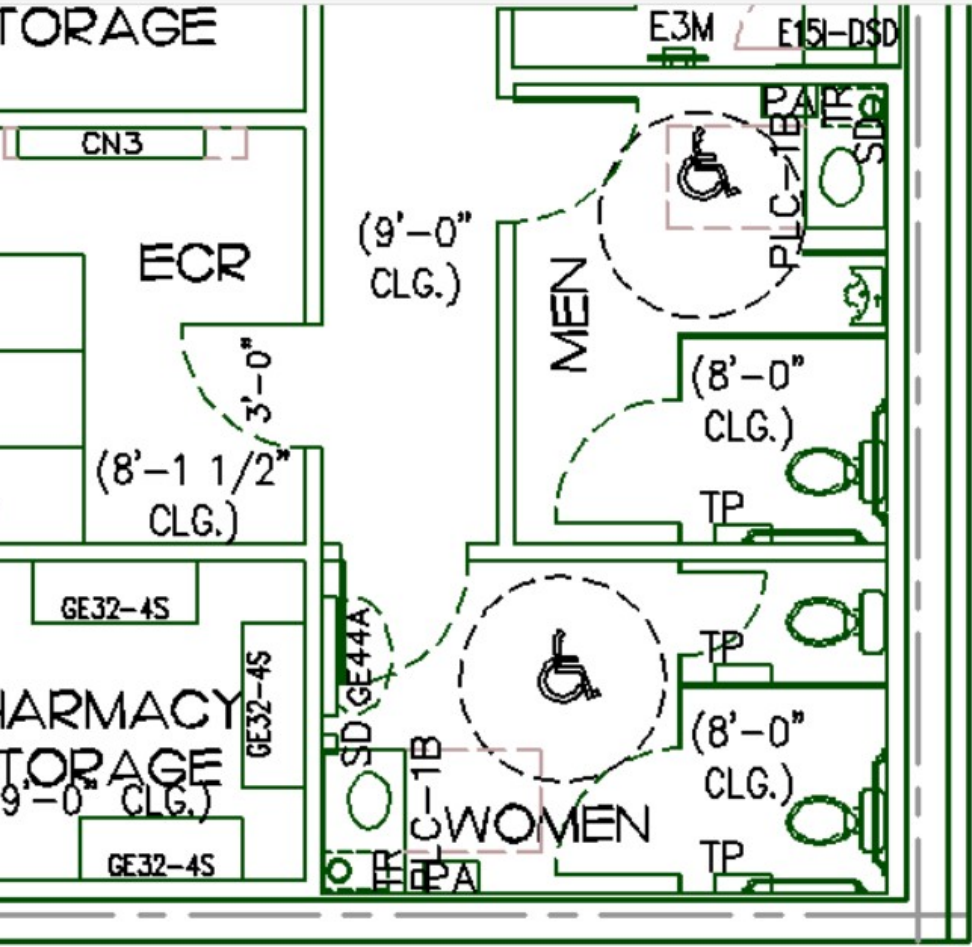

stance

LAN

STORAGE

CN3

ECR

(9'-0" CLG.)

(8'-1 1/2" CLG.)

GE32-4S

(8'-0" CLG.)

(8'-0" CLG.)

E3M

E15-DSD

PLC-1B AIR Side

TP

TP

TP

Navigation toolbar with icons for home, hand, zoom, and other functions.